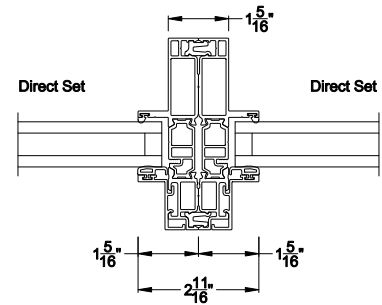

Weather Shield®

VUE Collection™

Direct Set Windows

CROSS SECTION DETAILS

VUE COLLECTION DIRECT SET WINDOW (4301)
Vertical Sections - Narrow Bead

Mull / Stack Modular Stack Section
Direct Mull

Mull / Stack Modular Mull Section
Direct Mull

VUE COLLECTION DIRECT SET WINDOW (4301)
Horizontal Sections - Narrow Bead

Mull / Stack Modular Mull Section
Direct Mull

Note: All dimensions are approximate. Weather Shield reserves the right to change specifications without notice.

Mull / Stack Modular Mull Section
1/2" Aluminum Reinforcement

Mull / Stack Modular Mull Section
1/2" Steel Reinforcement

Note: All dimensions are approximate. Weather Shield reserves the right to change specifications without notice.

VUE COLLECTION CORNER WINDOW (4301)
Horizontal Sections - Narrow Bead - Corner Post

Note: All dimensions are approximate. Weather Shield reserves the right to change specifications without notice.