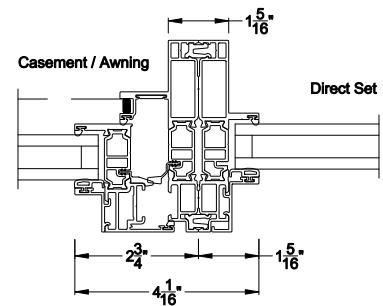

Weather Shield®

VUE Collection™

Direct Set Windows

CROSS SECTION DETAILS

VUE COLLECTION DIRECT SET WINDOW (4301)
Vertical Sections - Narrow Bead

Mull / Stack Modular Stack Section
Direct Mull

Mull / Stack Modular Mull Section
Direct Mull

VUE COLLECTION DIRECT SET WINDOW (4301)
Horizontal Sections - Narrow Bead

Mull / Stack Modular Mull Section
Direct Mull

Note: All dimensions are approximate. Weather Shield reserves the right to change specifications without notice.

Mull / Stack Modular Mull Section
1/2" Aluminum Reinforcement

Mull / Stack Modular Mull Section
1/2" Steel Reinforcement

Note: All dimensions are approximate. Weather Shield reserves the right to change specifications without notice.

VUE COLLECTION CORNER WINDOW (4301)
Horizontal Sections - Narrow Bead - Corner Post

Note: All dimensions are approximate. Weather Shield reserves the right to change specifications without notice.