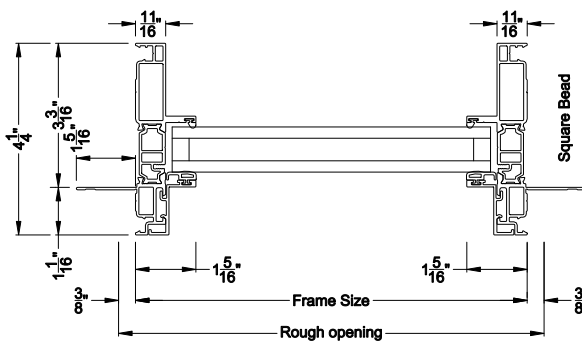

Weather Shield®

VUE Collection™

Direct Set Windows

CROSS SECTION DETAILS

VUE COLLECTION DIRECT SET WINDOW (4301)
Vertical Sections - Narrow Bead

Mull / Stack Modular Stack Section
Direct Mull

Mull / Stack Modular Mull Section
Direct Mull

VUE COLLECTION DIRECT SET WINDOW (4301)
Horizontal Sections - Narrow Bead

Mull / Stack Modular Mull Section
Direct Mull

Note: All dimensions are approximate. Weather Shield reserves the right to change specifications without notice.

Mull / Stack Modular Mull Section
1/2" Aluminum Reinforcement

Mull / Stack Modular Mull Section
1/2" Steel Reinforcement

Note: All dimensions are approximate. Weather Shield reserves the right to change specifications without notice.

VUE COLLECTION CORNER WINDOW (4301)
Horizontal Sections - Narrow Bead - Corner Post

Note: All dimensions are approximate. Weather Shield reserves the right to change specifications without notice.