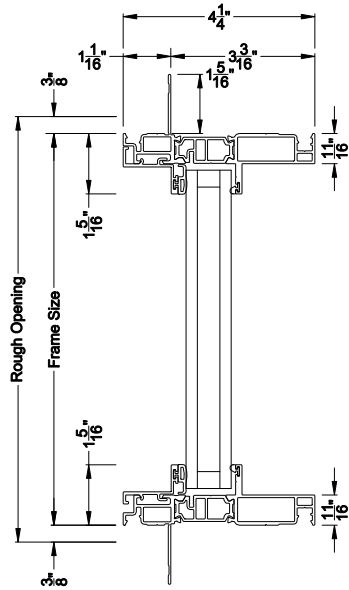

Weather Shield®

VUE Collection™

Direct Set Windows

CROSS SECTION DETAILS

VUE COLLECTION DIRECT SET WINDOW (4301)
Vertical Sections - Narrow Bead

Mull / Stack Modular Stack Section
Direct Mull

Mull / Stack Modular Mull Section
Direct Mull

VUE COLLECTION DIRECT SET WINDOW (4301)
Horizontal Sections - Narrow Bead

Mull / Stack Modular Mull Section
Direct Mull

Note: All dimensions are approximate. Weather Shield reserves the right to change specifications without notice.

Mull / Stack Modular Mull Section
1/2" Aluminum Reinforcement

Mull / Stack Modular Mull Section
1/2" Steel Reinforcement

Note: All dimensions are approximate. Weather Shield reserves the right to change specifications without notice.

VUE COLLECTION CORNER WINDOW (4301)
Horizontal Sections - Narrow Bead - Corner Post

Note: All dimensions are approximate. Weather Shield reserves the right to change specifications without notice.