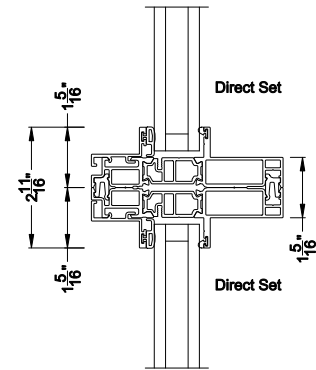

Weather Shield®

VUE Collection™

Direct Set Windows

CROSS SECTION DETAILS

VUE COLLECTION DIRECT SET WINDOW (4301)
Vertical Sections - Narrow Bead

Mull / Stack Modular Stack Section
Direct Mull

Mull / Stack Modular Mull Section
Direct Mull

VUE COLLECTION DIRECT SET WINDOW (4301)
Horizontal Sections - Narrow Bead

Mull / Stack Modular Mull Section
Direct Mull

Note: All dimensions are approximate. Weather Shield reserves the right to change specifications without notice.

Mull / Stack Modular Mull Section
1/2" Aluminum Reinforcement

Mull / Stack Modular Mull Section
1/2" Steel Reinforcement

Note: All dimensions are approximate. Weather Shield reserves the right to change specifications without notice.

VUE COLLECTION CORNER WINDOW (4301)
Horizontal Sections - Narrow Bead - Corner Post

Note: All dimensions are approximate. Weather Shield reserves the right to change specifications without notice.