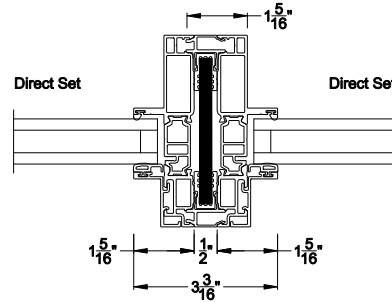

VUE COLLECTION DIRECT SET WINDOW (4301)
Horizontal Sections - Narrow Bead

Mull / Stack Modular Mull Section
Direct Mull

Note: All dimensions are approximate. Weather Shield reserves the right to change specifications without notice.

VUE COLLECTION DIRECT SET WINDOW
Modular Reinforced Mullion Sections - Narrow Bead

Mull / Stack Modular Mull Section
1/2" Aluminum Reinforcement

Mull / Stack Modular Mull Section
1/2" Steel Reinforcement

Mull / Stack Modular Mull Section
1/2" Aluminum Reinforcement

Mull / Stack Modular Mull Section
1/2" Steel Reinforcement

Note: All dimensions are approximate. Weather Shield reserves the right to change specifications without notice.

VUE COLLECTION CORNER WINDOW (4301)
Horizontal Sections - Narrow Bead - Corner Post

Note: All dimensions are approximate. Weather Shield reserves the right to change specifications without notice.