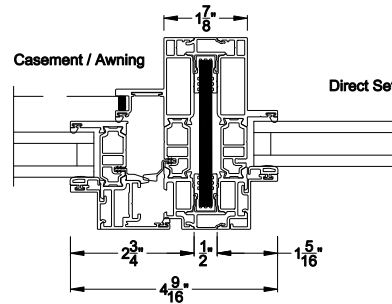

VUE COLLECTION DIRECT SET WINDOW (4301)
Horizontal Sections - Narrow Bead

Mull / Stack Modular Mull Section
Direct Mull

Note: All dimensions are approximate. Weather Shield reserves the right to change specifications without notice.

VUE COLLECTION DIRECT SET WINDOW
Modular Reinforced Mullion Sections - Narrow Bead

Mull / Stack Modular Mull Section
1/2" Aluminum Reinforcement

Mull / Stack Modular Mull Section
1/2" Steel Reinforcement

Mull / Stack Modular Mull Section
1/2" Aluminum Reinforcement

Mull / Stack Modular Mull Section
1/2" Steel Reinforcement

Note: All dimensions are approximate. Weather Shield reserves the right to change specifications without notice.

VUE COLLECTION CORNER WINDOW (4301)
Horizontal Sections - Narrow Bead - Corner Post

Note: All dimensions are approximate. Weather Shield reserves the right to change specifications without notice.