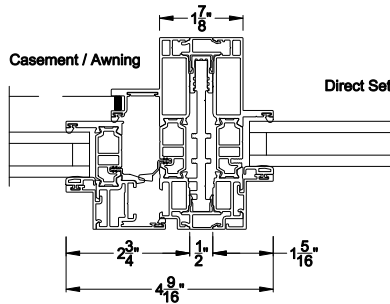

Weather Shield®

VUE Collection™

Direct Set Windows

CROSS SECTION DETAILS

VUE COLLECTION DIRECT SET WINDOW (4301)
Vertical Sections - Narrow Bead

Mull / Stack Modular Stack Section
Direct Mull

Mull / Stack Modular Mull Section
Direct Mull

VUE COLLECTION DIRECT SET WINDOW (4301)
Horizontal Sections - Narrow Bead

Mull / Stack Modular Mull Section
Direct Mull

Note: All dimensions are approximate. Weather Shield reserves the right to change specifications without notice.

VUE COLLECTION DIRECT SET WINDOW
Modular Reinforced Mullion Sections - Narrow Bead

Mull / Stack Modular Mull Section
1/2" Aluminum Reinforcement

Mull / Stack Modular Mull Section
1/2" Steel Reinforcement

Mull / Stack Modular Mull Section
1/2" Aluminum Reinforcement

Mull / Stack Modular Mull Section
1/2" Steel Reinforcement

Note: All dimensions are approximate. Weather Shield reserves the right to change specifications without notice.