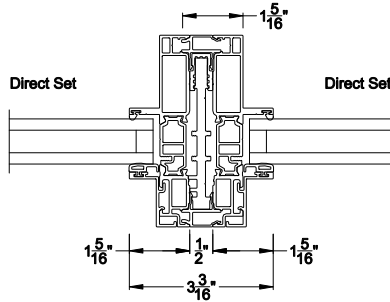

VUE COLLECTION DIRECT SET WINDOW
Modular Reinforced Mullion Sections - Narrow Bead

Mull / Stack Modular Mull Section
1/2" Aluminum Reinforcement