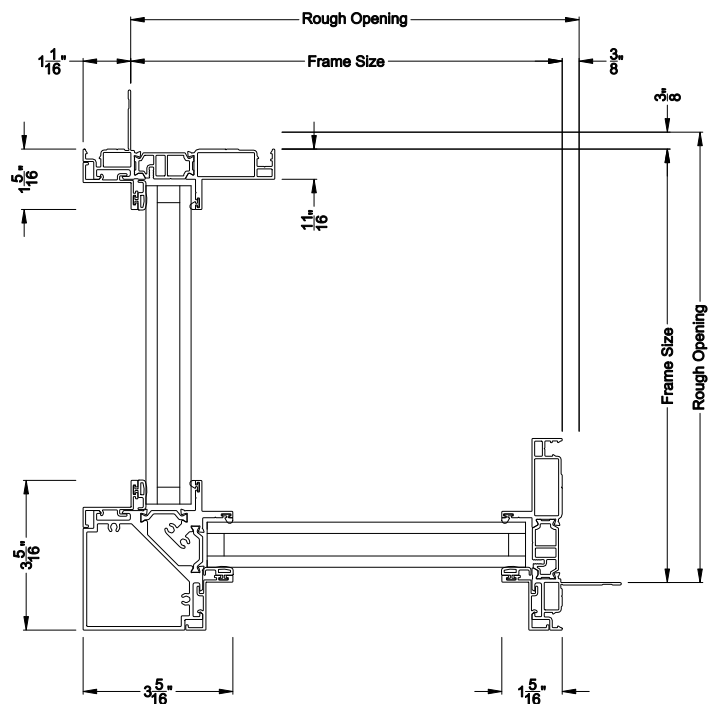

VUE COLLECTION DIRECT SET WINDOW (4301)
Horizontal Sections - Narrow Bead

Mull / Stack Modular Mull Section
Direct Mull

Note: All dimensions are approximate. Weather Shield reserves the right to change specifications without notice.

VUE COLLECTION DIRECT SET WINDOW
Modular Reinforced Mullion Sections - Narrow Bead

Mull / Stack Modular Mull Section
1/2" Aluminum Reinforcement

Mull / Stack Modular Mull Section
1/2" Steel Reinforcement

Mull / Stack Modular Mull Section
1/2" Aluminum Reinforcement

Mull / Stack Modular Mull Section
1/2" Steel Reinforcement

Note: All dimensions are approximate. Weather Shield reserves the right to change specifications without notice.

VUE COLLECTION CORNER WINDOW (4301)
Horizontal Sections - Narrow Bead - Corner Post

Note: All dimensions are approximate. Weather Shield reserves the right to change specifications without notice.