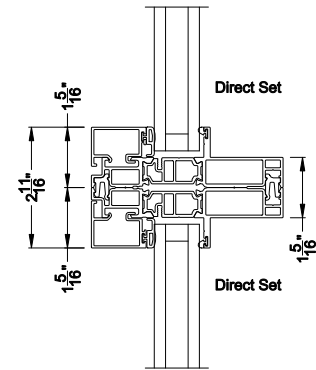

Weather Shield®

VUE Collection™

Direct Set Windows

CROSS SECTION DETAILS

VUE COLLECTION DIRECT SET WINDOW (4301)
Vertical Sections - Square Bead

Mull / Stack Modular Stack Section
Direct Mull

Mull / Stack Modular Mull Section
Direct Mull

VUE COLLECTION DIRECT SET WINDOW (4301)
Horizontal Sections - Square Bead

Mull / Stack Modular Mull Section
Direct Mull

Note: All dimensions are approximate. Weather Shield reserves the right to change specifications without notice.

VUE COLLECTION DIRECT SET WINDOW
 Modular Reinforced Mullion Sections - Square Bead

Mull / Stack Modular Mull Section
 1/2" Aluminum Reinforcement

Mull / Stack Modular Mull Section
 1/2" Steel Reinforcement

Mull / Stack Modular Mull Section
 1/2" Aluminum Reinforcement

Mull / Stack Modular Mull Section
 1/2" Steel Reinforcement

Note: All dimensions are approximate. Weather Shield reserves the right to change specifications without notice.