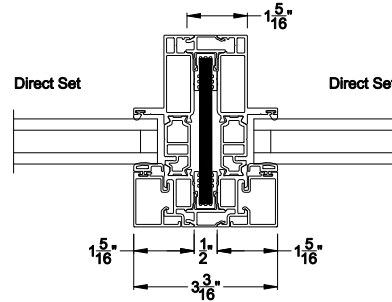

VUE COLLECTION DIRECT SET WINDOW (4301)
Horizontal Sections - Square Bead

Mull / Stack Modular Mull Section
Direct Mull

Note: All dimensions are approximate. Weather Shield reserves the right to change specifications without notice.

VUE COLLECTION DIRECT SET WINDOW
 Modular Reinforced Mullion Sections - Square Bead

Mull / Stack Modular Mull Section
 1/2" Aluminum Reinforcement

Mull / Stack Modular Mull Section
 1/2" Steel Reinforcement

Mull / Stack Modular Mull Section
 1/2" Aluminum Reinforcement

Mull / Stack Modular Mull Section
 1/2" Steel Reinforcement

Note: All dimensions are approximate. Weather Shield reserves the right to change specifications without notice.