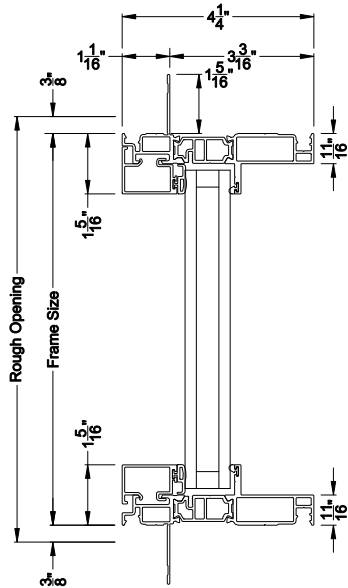

Weather Shield®

VUE Collection™

Direct Set Windows

CROSS SECTION DETAILS

VUE COLLECTION DIRECT SET WINDOW (4301)
Vertical Sections - Square Bead

Mull / Stack Modular Stack Section
Direct Mull

Mull / Stack Modular Mull Section
Direct Mull

VUE COLLECTION DIRECT SET WINDOW (4301)
Horizontal Sections - Square Bead

Mull / Stack Modular Mull Section
Direct Mull

Note: All dimensions are approximate. Weather Shield reserves the right to change specifications without notice.

VUE COLLECTION DIRECT SET WINDOW
 Modular Reinforced Mullion Sections - Square Bead

Mull / Stack Modular Mull Section
 1/2" Aluminum Reinforcement

Mull / Stack Modular Mull Section
 1/2" Steel Reinforcement

Mull / Stack Modular Mull Section
 1/2" Aluminum Reinforcement

Mull / Stack Modular Mull Section
 1/2" Steel Reinforcement

Note: All dimensions are approximate. Weather Shield reserves the right to change specifications without notice.