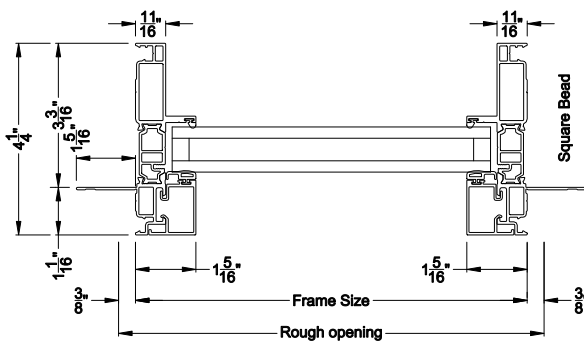

Weather Shield®

VUE Collection™

Direct Set Windows

CROSS SECTION DETAILS

VUE COLLECTION DIRECT SET WINDOW (4301)
Vertical Sections - Square Bead

Mull / Stack Modular Stack Section
Direct Mull

Mull / Stack Modular Mull Section
Direct Mull

VUE COLLECTION DIRECT SET WINDOW (4301)
Horizontal Sections - Square Bead

Mull / Stack Modular Mull Section
Direct Mull

Note: All dimensions are approximate. Weather Shield reserves the right to change specifications without notice.

VUE COLLECTION DIRECT SET WINDOW
 Modular Reinforced Mullion Sections - Square Bead

Mull / Stack Modular Mull Section
 1/2" Aluminum Reinforcement

Mull / Stack Modular Mull Section
 1/2" Steel Reinforcement

Mull / Stack Modular Mull Section
 1/2" Aluminum Reinforcement

Mull / Stack Modular Mull Section
 1/2" Steel Reinforcement

Note: All dimensions are approximate. Weather Shield reserves the right to change specifications without notice.