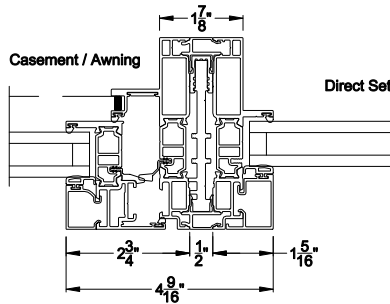

Weather Shield®

VUE Collection™

Direct Set Windows

CROSS SECTION DETAILS

VUE COLLECTION DIRECT SET WINDOW (4301)
Vertical Sections - Square Bead

Mull / Stack Modular Stack Section
Direct Mull

Mull / Stack Modular Mull Section
Direct Mull

VUE COLLECTION DIRECT SET WINDOW (4301)
Horizontal Sections - Square Bead

Mull / Stack Modular Mull Section
Direct Mull

Note: All dimensions are approximate. Weather Shield reserves the right to change specifications without notice.

VUE COLLECTION DIRECT SET WINDOW
 Modular Reinforced Mullion Sections - Square Bead

Mull / Stack Modular Mull Section
 1/2" Aluminum Reinforcement

Mull / Stack Modular Mull Section
 1/2" Steel Reinforcement

Mull / Stack Modular Mull Section
 1/2" Aluminum Reinforcement

Mull / Stack Modular Mull Section
 1/2" Steel Reinforcement

Note: All dimensions are approximate. Weather Shield reserves the right to change specifications without notice.