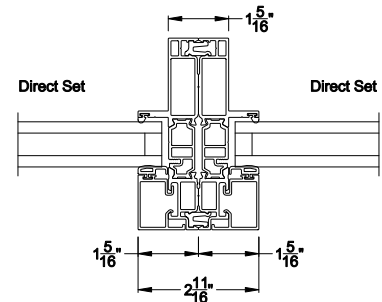

Weather Shield®

VUE Collection™

Direct Set Windows

CROSS SECTION DETAILS

VUE COLLECTION DIRECT SET WINDOW (4301)
Vertical Sections - Square Bead

Mull / Stack Modular Stack Section
Direct Mull

Mull / Stack Modular Mull Section
Direct Mull

VUE COLLECTION DIRECT SET WINDOW (4301)
Horizontal Sections - Square Bead

Mull / Stack Modular Mull Section
Direct Mull

Note: All dimensions are approximate. Weather Shield reserves the right to change specifications without notice.

VUE COLLECTION DIRECT SET WINDOW
 Modular Reinforced Mullion Sections - Square Bead

Mull / Stack Modular Mull Section
 1/2" Aluminum Reinforcement

Mull / Stack Modular Mull Section
 1/2" Steel Reinforcement

Mull / Stack Modular Mull Section
 1/2" Aluminum Reinforcement

Mull / Stack Modular Mull Section
 1/2" Steel Reinforcement

Note: All dimensions are approximate. Weather Shield reserves the right to change specifications without notice.