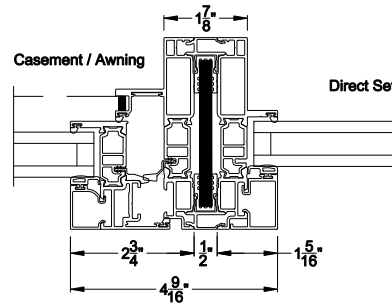

VUE COLLECTION DIRECT SET WINDOW (4301)
Horizontal Sections - Square Bead

Mull / Stack Modular Mull Section
Direct Mull

Note: All dimensions are approximate. Weather Shield reserves the right to change specifications without notice.

VUE COLLECTION DIRECT SET WINDOW
 Modular Reinforced Mullion Sections - Square Bead

Mull / Stack Modular Mull Section
 1/2" Aluminum Reinforcement

Mull / Stack Modular Mull Section
 1/2" Steel Reinforcement

Mull / Stack Modular Mull Section
 1/2" Aluminum Reinforcement

Mull / Stack Modular Mull Section
 1/2" Steel Reinforcement

Note: All dimensions are approximate. Weather Shield reserves the right to change specifications without notice.