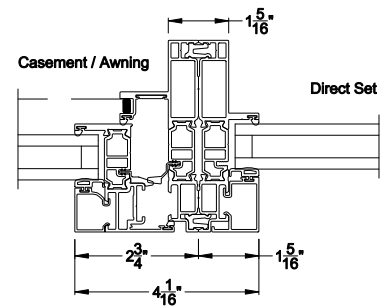

Weather Shield®

VUE Collection™

Direct Set Windows

CROSS SECTION DETAILS

VUE COLLECTION DIRECT SET WINDOW (4301)
Vertical Sections - Square Bead

Mull / Stack Modular Stack Section
Direct Mull

Mull / Stack Modular Mull Section
Direct Mull

VUE COLLECTION DIRECT SET WINDOW (4301)
Horizontal Sections - Square Bead

Mull / Stack Modular Mull Section
Direct Mull

Note: All dimensions are approximate. Weather Shield reserves the right to change specifications without notice.

VUE COLLECTION DIRECT SET WINDOW
 Modular Reinforced Mullion Sections - Square Bead

Mull / Stack Modular Mull Section
 1/2" Aluminum Reinforcement

Mull / Stack Modular Mull Section
 1/2" Steel Reinforcement

Mull / Stack Modular Mull Section
 1/2" Aluminum Reinforcement

Mull / Stack Modular Mull Section
 1/2" Steel Reinforcement

Note: All dimensions are approximate. Weather Shield reserves the right to change specifications without notice.