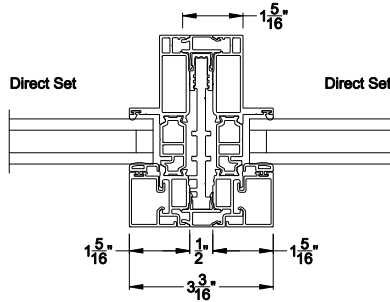

Weather Shield®

VUE Collection™

Direct Set Windows

CROSS SECTION DETAILS

VUE COLLECTION DIRECT SET WINDOW (4301)
Vertical Sections - Square Bead

Mull / Stack Modular Stack Section
Direct Mull

Mull / Stack Modular Mull Section
Direct Mull

VUE COLLECTION DIRECT SET WINDOW (4301)
Horizontal Sections - Square Bead

Mull / Stack Modular Mull Section
Direct Mull

Note: All dimensions are approximate. Weather Shield reserves the right to change specifications without notice.

VUE COLLECTION DIRECT SET WINDOW
 Modular Reinforced Mullion Sections - Square Bead

Mull / Stack Modular Mull Section
 1/2" Aluminum Reinforcement

Mull / Stack Modular Mull Section
 1/2" Steel Reinforcement

Mull / Stack Modular Mull Section
 1/2" Aluminum Reinforcement

Mull / Stack Modular Mull Section
 1/2" Steel Reinforcement

Note: All dimensions are approximate. Weather Shield reserves the right to change specifications without notice.