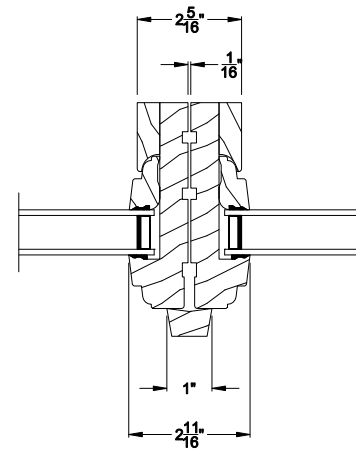

Weather Shield®

Weather Shield Series™

Hinged Door Transom

CROSS SECTION DETAILS

WEATHER SHIELD OUTSWING DOOR TRANSOM
Horizontal Stack Section

WEATHER SHIELD OUTSWING DOOR TRANSOM (630)
Vertical Section

WEATHER SHIELD OUTSWING DOOR TRANSOM
Vertical Mull Section

WEATHER SHIELD OUTSWING DOOR TRANSOM (630)
Horizontal Section

Note: All dimensions are approximate. Weather Shield reserves the right to change specifications without notice.

Weather Shield®

Weather Shield Series™

Hinged Door Transom

CROSS SECTION DETAILS

WEATHER SHIELD OUTSWING DOOR TRANSOM
Horizontal Stack Section

WEATHER SHIELD OUTSWING DOOR TRANSOM (630)
Vertical Section - 6 9/16" jamb

WEATHER SHIELD OUTSWING DOOR TRANSOM
Vertical Mull Section

WEATHER SHIELD OUTSWING DOOR TRANSOM (630)
Horizontal Section - 6 9/16" jamb

Note: All dimensions are approximate. Weather Shield reserves the right to change specifications without notice.