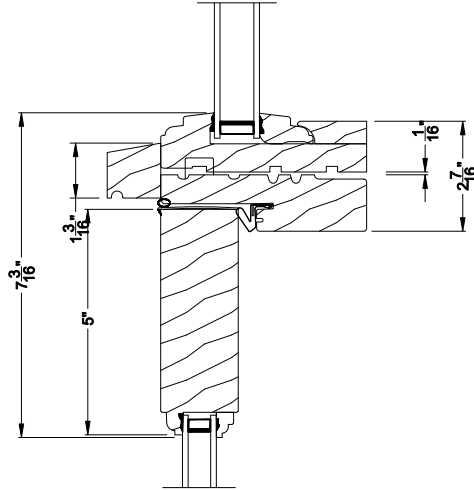

Weather Shield®

Weather Shield Series™

Hinged Door Transom

CROSS SECTION DETAILS

WEATHER SHIELD OUTSWING DOOR TRANSOM
Horizontal Stack Section

WEATHER SHIELD OUTSWING DOOR TRANSOM (630)
Vertical Section

WEATHER SHIELD OUTSWING DOOR TRANSOM
Vertical Mull Section

WEATHER SHIELD OUTSWING DOOR TRANSOM (630)
Horizontal Section

Note: All dimensions are approximate. Weather Shield reserves the right to change specifications without notice.

Weather Shield®

Weather Shield Series™

Hinged Door Transom

CROSS SECTION DETAILS

WEATHER SHIELD OUTSWING DOOR TRANSOM
Horizontal Stack Section

WEATHER SHIELD OUTSWING DOOR TRANSOM (630)
Vertical Section - 6 9/16" jamb

WEATHER SHIELD OUTSWING DOOR TRANSOM
Vertical Mull Section

WEATHER SHIELD OUTSWING DOOR TRANSOM (630)
Horizontal Section - 6 9/16" jamb

Note: All dimensions are approximate. Weather Shield reserves the right to change specifications without notice.