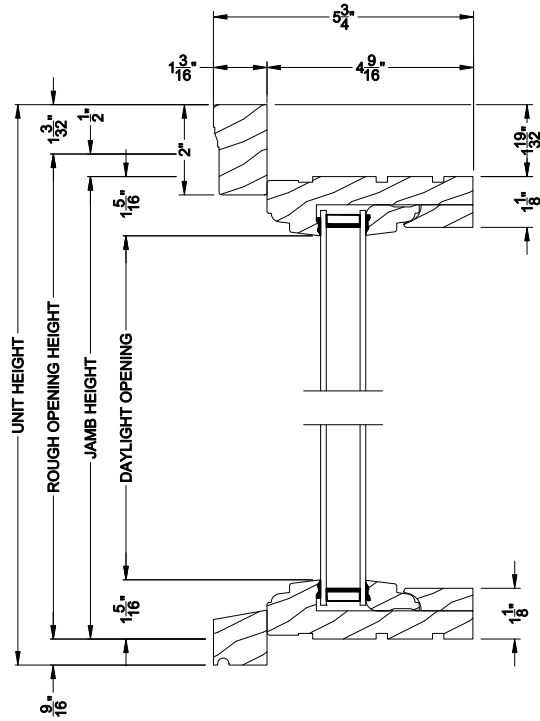

Weather Shield®

Weather Shield Series™

Hinged Door Transom

CROSS SECTION DETAILS

WEATHER SHIELD OUTSWING DOOR TRANSOM
Horizontal Stack Section

WEATHER SHIELD OUTSWING DOOR TRANSOM (630)
Vertical Section

WEATHER SHIELD OUTSWING DOOR TRANSOM
Vertical Mull Section

WEATHER SHIELD OUTSWING DOOR TRANSOM (630)
Horizontal Section

Note: All dimensions are approximate. Weather Shield reserves the right to change specifications without notice.

Weather Shield®

Weather Shield Series™

Hinged Door Transom

CROSS SECTION DETAILS

WEATHER SHIELD OUTSWING DOOR TRANSOM
Horizontal Stack Section

WEATHER SHIELD OUTSWING DOOR TRANSOM (630)
Vertical Section - 6 9/16" jamb

WEATHER SHIELD OUTSWING DOOR TRANSOM
Vertical Mull Section

WEATHER SHIELD OUTSWING DOOR TRANSOM (630)
Horizontal Section - 6 9/16" jamb

Note: All dimensions are approximate. Weather Shield reserves the right to change specifications without notice.