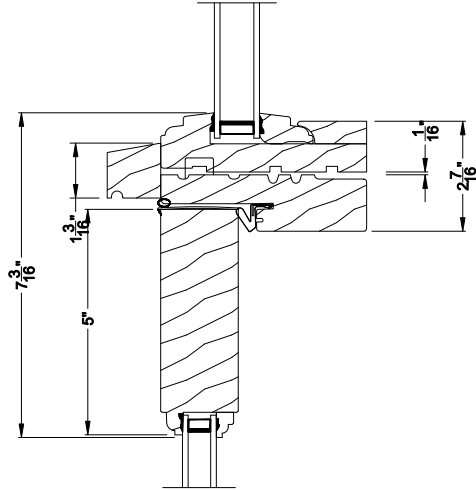

Weather Shield®

Weather Shield Series™

Hinged Door Transom

CROSS SECTION DETAILS

WEATHER SHIELD OUTSWING DOOR TRANSOM
Horizontal Stack Section

WEATHER SHIELD OUTSWING DOOR TRANSOM (630)
Vertical Section

WEATHER SHIELD OUTSWING DOOR TRANSOM
Vertical Mull Section

WEATHER SHIELD OUTSWING DOOR TRANSOM (630)
Horizontal Section

Note: All dimensions are approximate. Weather Shield reserves the right to change specifications without notice.

Weather Shield®

Weather Shield Series™

Hinged Door Transom

CROSS SECTION DETAILS

WEATHER SHIELD OUTSWING DOOR TRANSOM
Horizontal Stack Section

WEATHER SHIELD OUTSWING DOOR TRANSOM (630)
Vertical Section - 6 9/16" jamb

WEATHER SHIELD OUTSWING DOOR TRANSOM
Vertical Mull Section

WEATHER SHIELD OUTSWING DOOR TRANSOM (630)
Horizontal Section - 6 9/16" jamb

Note: All dimensions are approximate. Weather Shield reserves the right to change specifications without notice.