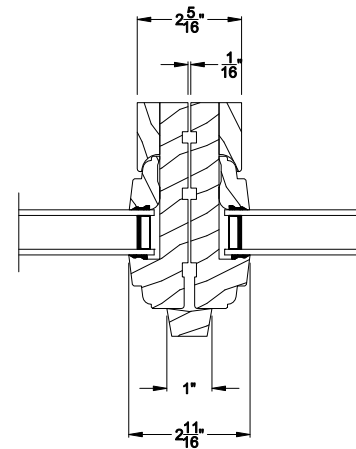

Weather Shield®

Weather Shield Series™

Hinged Door Transom

CROSS SECTION DETAILS

WEATHER SHIELD OUTSWING DOOR TRANSOM
Horizontal Stack Section

WEATHER SHIELD OUTSWING DOOR TRANSOM (630)
Vertical Section

WEATHER SHIELD OUTSWING DOOR TRANSOM
Vertical Mull Section

WEATHER SHIELD OUTSWING DOOR TRANSOM (630)
Horizontal Section

Note: All dimensions are approximate. Weather Shield reserves the right to change specifications without notice.

Weather Shield®

Weather Shield Series™

Hinged Door Transom

CROSS SECTION DETAILS

WEATHER SHIELD OUTSWING DOOR TRANSOM
Horizontal Stack Section

WEATHER SHIELD OUTSWING DOOR TRANSOM (630)
Vertical Section - 6 9/16" jamb

WEATHER SHIELD OUTSWING DOOR TRANSOM
Vertical Mull Section

WEATHER SHIELD OUTSWING DOOR TRANSOM (630)
Horizontal Section - 6 9/16" jamb

Note: All dimensions are approximate. Weather Shield reserves the right to change specifications without notice.