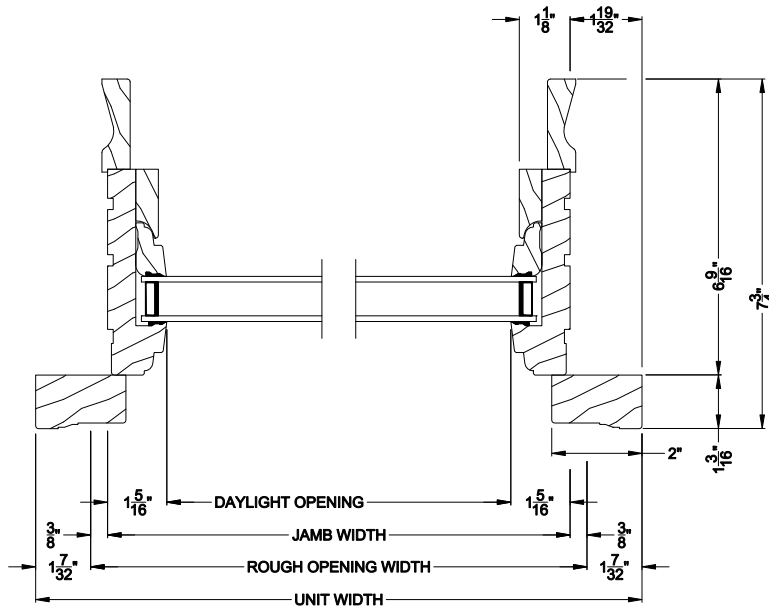

Weather Shield®

Weather Shield Series™

Hinged Door Transom

CROSS SECTION DETAILS

WEATHER SHIELD OUTSWING DOOR TRANSOM
Horizontal Stack Section

WEATHER SHIELD OUTSWING DOOR TRANSOM (630)
Vertical Section

WEATHER SHIELD OUTSWING DOOR TRANSOM
Vertical Mull Section

WEATHER SHIELD OUTSWING DOOR TRANSOM (630)
Horizontal Section

Note: All dimensions are approximate. Weather Shield reserves the right to change specifications without notice.

Weather Shield®

Weather Shield Series™

Hinged Door Transom

CROSS SECTION DETAILS

WEATHER SHIELD OUTSWING DOOR TRANSOM
Horizontal Stack Section

WEATHER SHIELD OUTSWING DOOR TRANSOM (630)
Vertical Section - 6 9/16" jamb

WEATHER SHIELD OUTSWING DOOR TRANSOM
Vertical Mull Section

WEATHER SHIELD OUTSWING DOOR TRANSOM (630)
Horizontal Section - 6 9/16" jamb

Note: All dimensions are approximate. Weather Shield reserves the right to change specifications without notice.