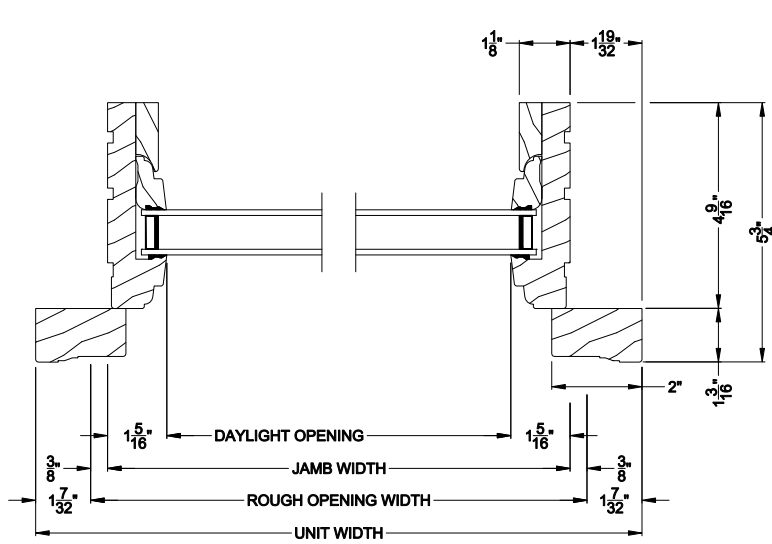

Weather Shield®

Weather Shield Series™

Hinged Door Transom

CROSS SECTION DETAILS

WEATHER SHIELD OUTSWING DOOR TRANSOM
Horizontal Stack Section

WEATHER SHIELD OUTSWING DOOR TRANSOM (630)
Vertical Section

WEATHER SHIELD OUTSWING DOOR TRANSOM
Vertical Mull Section

WEATHER SHIELD OUTSWING DOOR TRANSOM (630)
Horizontal Section

Note: All dimensions are approximate. Weather Shield reserves the right to change specifications without notice.

Weather Shield®

Weather Shield Series™

Hinged Door Transom

CROSS SECTION DETAILS

WEATHER SHIELD OUTSWING DOOR TRANSOM
Horizontal Stack Section

WEATHER SHIELD OUTSWING DOOR TRANSOM (630)
Vertical Section - 6 9/16" jamb

WEATHER SHIELD OUTSWING DOOR TRANSOM
Vertical Mull Section

WEATHER SHIELD OUTSWING DOOR TRANSOM (630)
Horizontal Section - 6 9/16" jamb

Note: All dimensions are approximate. Weather Shield reserves the right to change specifications without notice.