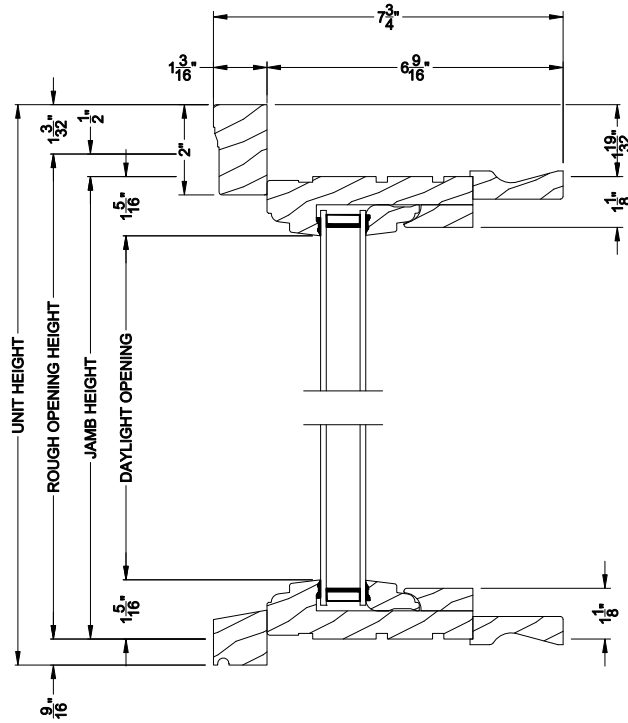

Weather Shield®

Weather Shield Series™

Hinged Door Transom

CROSS SECTION DETAILS

WEATHER SHIELD OUTSWING DOOR TRANSOM
Horizontal Stack Section

WEATHER SHIELD OUTSWING DOOR TRANSOM (630)
Vertical Section

WEATHER SHIELD OUTSWING DOOR TRANSOM
Vertical Mull Section

WEATHER SHIELD OUTSWING DOOR TRANSOM (630)
Horizontal Section

Note: All dimensions are approximate. Weather Shield reserves the right to change specifications without notice.

Weather Shield®

Weather Shield Series™

Hinged Door Transom

CROSS SECTION DETAILS

WEATHER SHIELD OUTSWING DOOR TRANSOM
Horizontal Stack Section

WEATHER SHIELD OUTSWING DOOR TRANSOM (630)
Vertical Section - 6 9/16" jamb

WEATHER SHIELD OUTSWING DOOR TRANSOM
Vertical Mull Section

WEATHER SHIELD OUTSWING DOOR TRANSOM (630)
Horizontal Section - 6 9/16" jamb

Note: All dimensions are approximate. Weather Shield reserves the right to change specifications without notice.