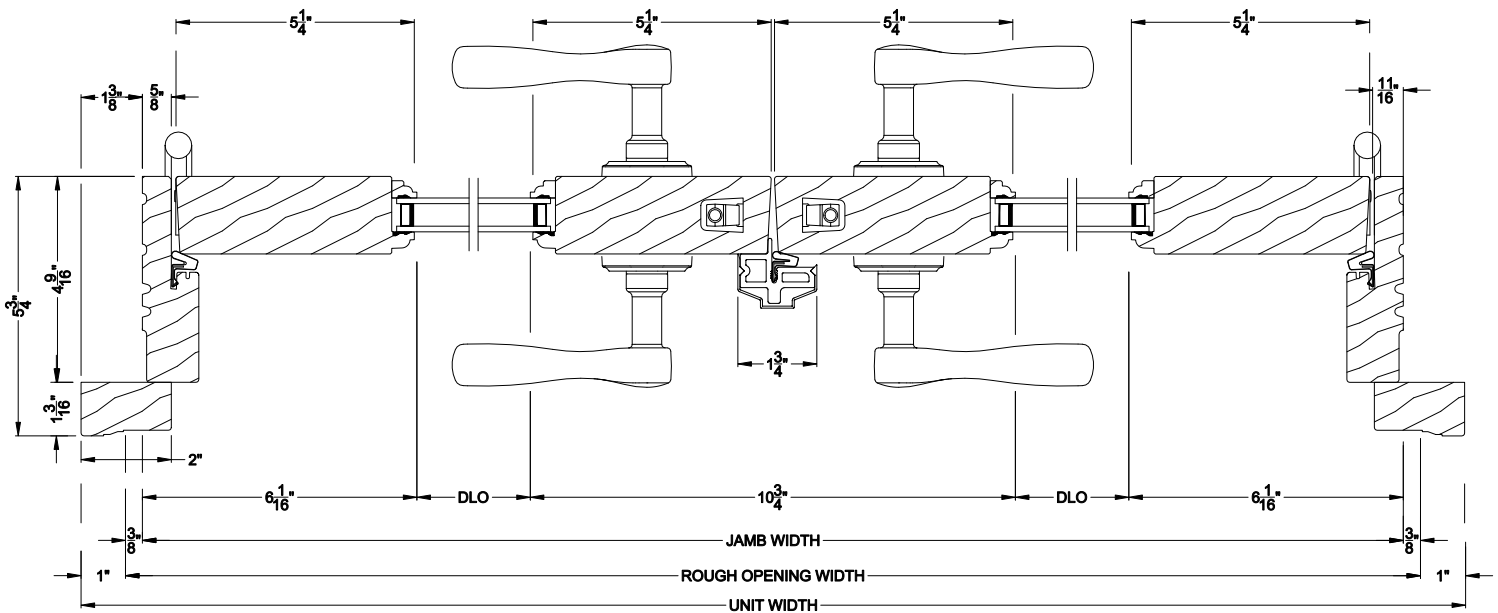

Weather Shield®

Weather Shield Series™

Side Hinged French Doors

CROSS SECTION DETAILS

WEATHER SHIELD INSWING DOOR (6510)
Vertical Section

WEATHER SHIELD INSWING DOOR (6510)
Vertical Section - ADA Sill

WEATHER SHIELD INSWING DOOR (6510)
Horizontal Section - 2 Panel Door

Note: All dimensions are approximate. Weather Shield reserves the right to change specifications without notice.

Weather Shield®

Weather Shield Series™

Side Hinged French Doors

CROSS SECTION DETAILS

WEATHER SHIELD INSWING DOOR (6510)

Vertical Section
Shown with Optional Hinged Screen

*Requires ADA sill extension

WEATHER SHIELD INSWING DOOR (6510)

Vertical Section - ADA Sill
Shown with Optional Hinged Screen*

WEATHER SHIELD INSWING DOOR (6510)

Horizontal Section - 2 Panel Door

Note: All dimensions are approximate. Weather Shield reserves the right to change specifications without notice.