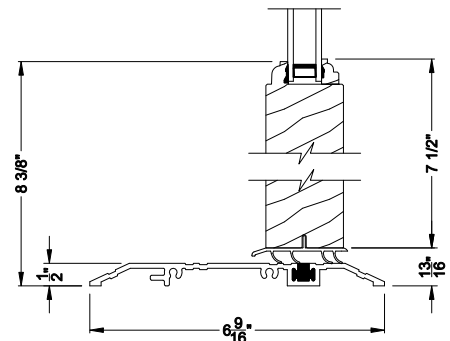

Weather Shield®

Weather Shield Series™

Side Hinged French Doors

CROSS SECTION DETAILS

WEATHER SHIELD INSWING DOOR (6510)
Vertical Section

WEATHER SHIELD INSWING DOOR (6510)
Vertical Section - ADA Sill

WEATHER SHIELD INSWING DOOR (6510)
Horizontal Section - 2 Panel Door

Note: All dimensions are approximate. Weather Shield reserves the right to change specifications without notice.

Weather Shield®

Weather Shield Series™

Side Hinged French Doors

CROSS SECTION DETAILS

WEATHER SHIELD INSWING DOOR (6510)

Horizontal Section - 2 Panel Door

Note: All dimensions are approximate. Weather Shield reserves the right to change specifications without notice.