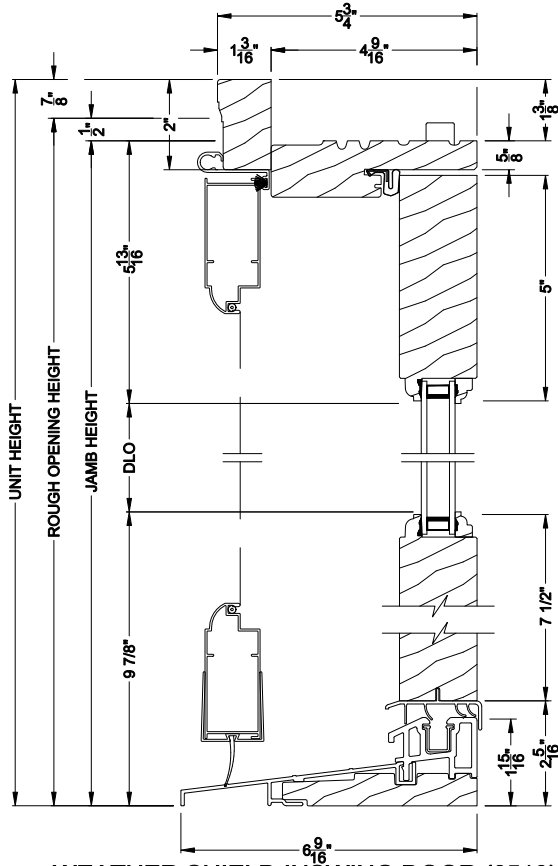

Weather Shield®

Weather Shield Series™

Side Hinged French Doors

CROSS SECTION DETAILS

WEATHER SHIELD INSWING DOOR (6510)
Vertical Section

WEATHER SHIELD INSWING DOOR (6510)
Vertical Section - ADA Sill

WEATHER SHIELD INSWING DOOR (6510)
Horizontal Section - 2 Panel Door

Note: All dimensions are approximate. Weather Shield reserves the right to change specifications without notice.

Weather Shield®

Weather Shield Series™

Side Hinged French Doors

CROSS SECTION DETAILS

WEATHER SHIELD INSWING DOOR (6510)

Vertical Section
Shown with Optional Hinged Screen

*Requires ADA sill extension

WEATHER SHIELD INSWING DOOR (6510)

Vertical Section - ADA Sill
Shown with Optional Hinged Screen*

WEATHER SHIELD INSWING DOOR (6510)

Horizontal Section - 2 Panel Door

Note: All dimensions are approximate. Weather Shield reserves the right to change specifications without notice.