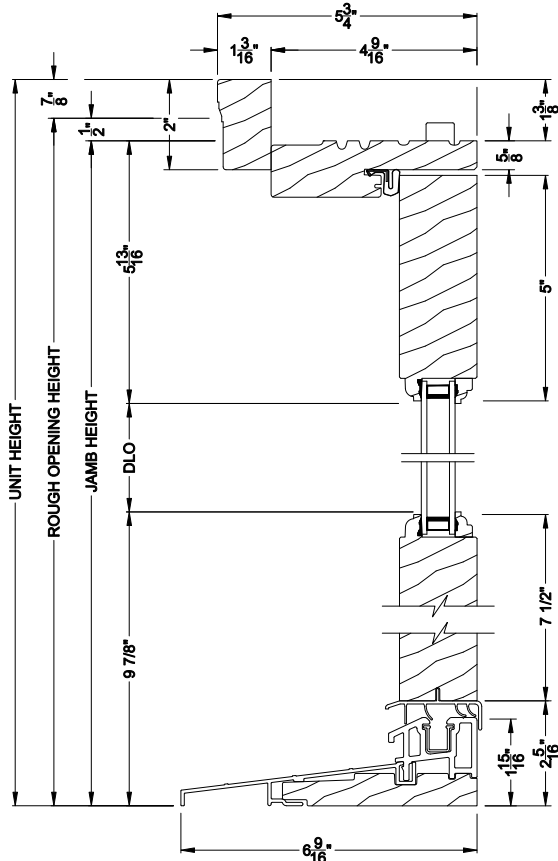

Weather Shield®

Weather Shield Series™

Side Hinged French Doors

CROSS SECTION DETAILS

WEATHER SHIELD INSWING DOOR (6510)
Vertical Section

WEATHER SHIELD INSWING DOOR (6510)
Vertical Section - ADA Sill

WEATHER SHIELD INSWING DOOR (6510)
Horizontal Section - 2 Panel Door

Note: All dimensions are approximate. Weather Shield reserves the right to change specifications without notice.

Weather Shield®

Weather Shield Series™

Side Hinged French Doors

CROSS SECTION DETAILS

WEATHER SHIELD INSWING DOOR (6510)

Vertical Section
Shown with Optional Hinged Screen

*Requires ADA sill extension

WEATHER SHIELD INSWING DOOR (6510)

Vertical Section - ADA Sill
Shown with Optional Hinged Screen*

WEATHER SHIELD INSWING DOOR (6510)

Horizontal Section - 2 Panel Door

Note: All dimensions are approximate. Weather Shield reserves the right to change specifications without notice.