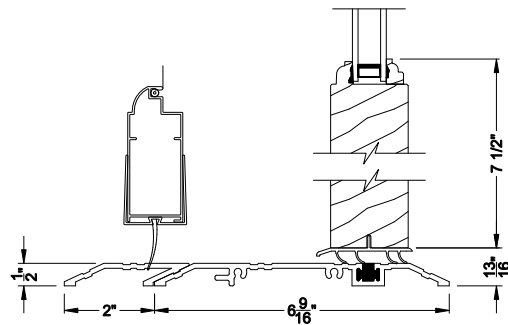

Note: All dimensions are approximate. Weather Shield reserves the right to change specifications without notice.

Weather Shield®

Weather Shield Series™

Side Hinged French Doors

CROSS SECTION DETAILS

WEATHER SHIELD INSWING DOOR (6510)

Vertical Section
Shown with Optional Hinged Screen

*Requires ADA sill extension

WEATHER SHIELD INSWING DOOR (6510)

Vertical Section - ADA Sill
Shown with Optional Hinged Screen*

WEATHER SHIELD INSWING DOOR (6510)

Horizontal Section - 2 Panel Door

Note: All dimensions are approximate. Weather Shield reserves the right to change specifications without notice.