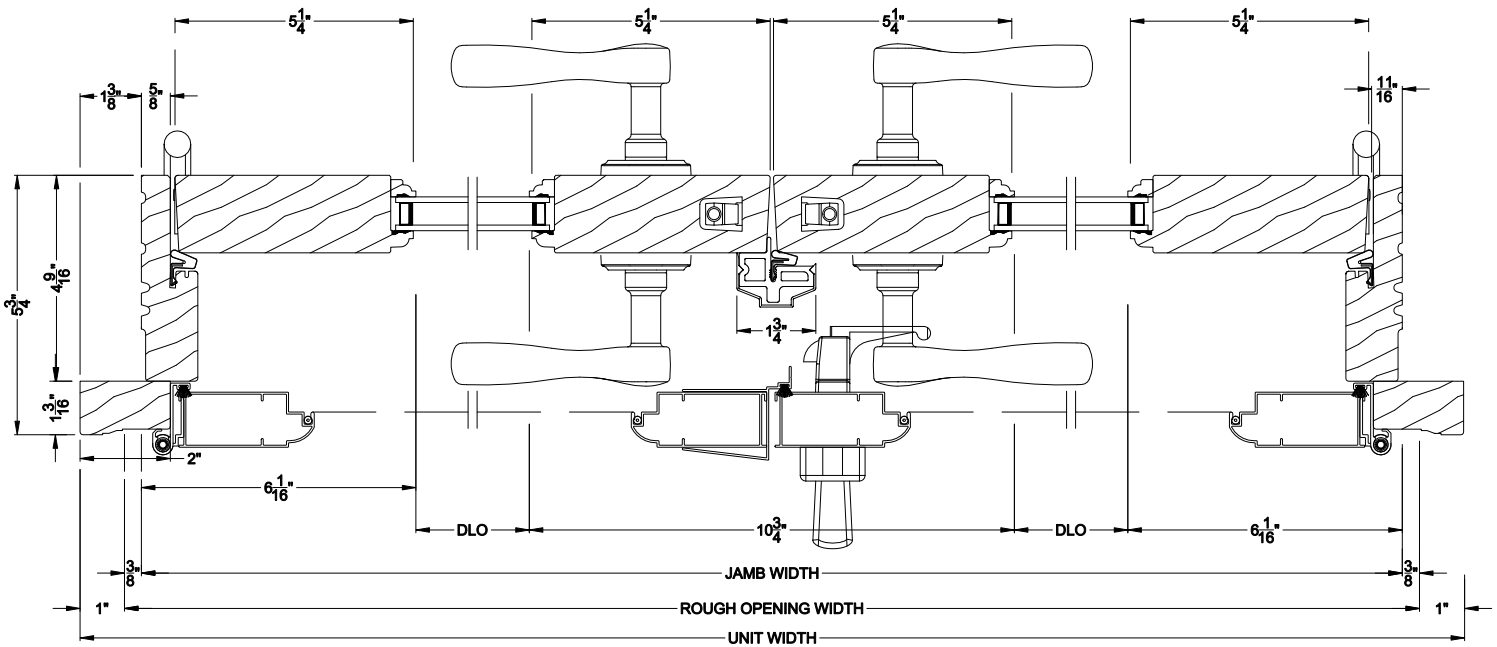

Weather Shield®

Weather Shield Series™

Side Hinged French Doors

CROSS SECTION DETAILS

WEATHER SHIELD INSWING DOOR (6510)
Vertical Section

WEATHER SHIELD INSWING DOOR (6510)
Vertical Section - ADA Sill

WEATHER SHIELD INSWING DOOR (6510)
Horizontal Section - 2 Panel Door

Note: All dimensions are approximate. Weather Shield reserves the right to change specifications without notice.

Weather Shield®

Weather Shield Series™

Side Hinged French Doors

CROSS SECTION DETAILS

WEATHER SHIELD INSWING DOOR (6510)

Vertical Section
Shown with Optional Hinged Screen

*Requires ADA sill extension

WEATHER SHIELD INSWING DOOR (6510)

Vertical Section - ADA Sill
Shown with Optional Hinged Screen*

WEATHER SHIELD INSWING DOOR (6510)

Horizontal Section - 2 Panel Door

Note: All dimensions are approximate. Weather Shield reserves the right to change specifications without notice.