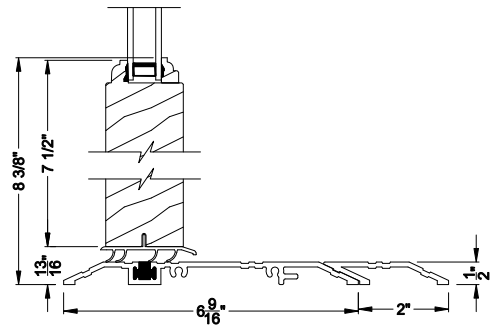

WEATHER SHIELD OUTSWING DOOR (6610)
Vertical Section - ADA Sill

WEATHER SHIELD OUTSWING DOOR (6610)
Horizontal Section - 1 Panel Door

Note: All dimensions are approximate. Weather Shield reserves the right to change specifications without notice.

Weather Shield®

Weather Shield Series™

Side Hinged French Doors

CROSS SECTION DETAILS

WEATHER SHIELD OUTSWING DOOR (6610)
Vertical Section - 6 9/16" Jamb

WEATHER SHIELD OUTSWING DOOR (6610)
Vertical Section - Alternative Low Profile Sill

WEATHER SHIELD OUTSWING DOOR (6610)
Vertical Section - ADA Sill

WEATHER SHIELD OUTSWING DOOR (6610)
Horizontal Section - 1 Panel Door - 6 9/16" Jamb

Note: All dimensions are approximate. Weather Shield reserves the right to change specifications without notice.