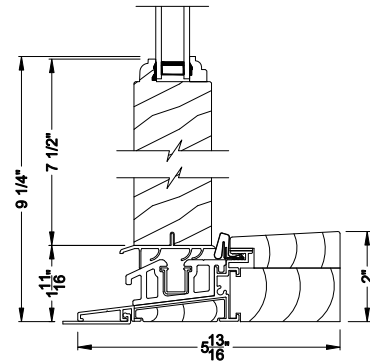

Weather Shield®

Weather Shield Series™

Side Hinged French Doors

CROSS SECTION DETAILS

WEATHER SHIELD OUTSWING DOOR (6610)
Vertical Section

WEATHER SHIELD OUTSWING DOOR (6610)
Vertical Section - Alternative Low Profile Sill

WEATHER SHIELD OUTSWING DOOR (6610)
Vertical Section - ADA Sill

WEATHER SHIELD OUTSWING DOOR (6610)
Horizontal Section - 1 Panel Door

Note: All dimensions are approximate. Weather Shield reserves the right to change specifications without notice.

Weather Shield®

Weather Shield Series™

Side Hinged French Doors

CROSS SECTION DETAILS

WEATHER SHIELD OUTSWING DOOR (6610)
Vertical Section - 6 9/16" Jamb

WEATHER SHIELD OUTSWING DOOR (6610)
Vertical Section - Alternative Low Profile Sill

WEATHER SHIELD OUTSWING DOOR (6610)
Vertical Section - ADA Sill

WEATHER SHIELD OUTSWING DOOR (6610)
Horizontal Section - 1 Panel Door - 6 9/16" Jamb

Note: All dimensions are approximate. Weather Shield reserves the right to change specifications without notice.