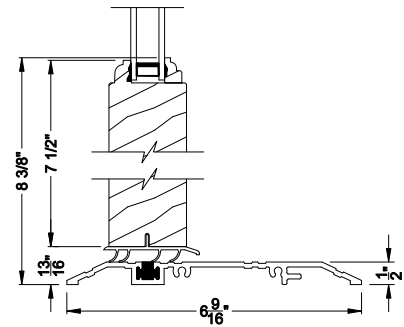

Weather Shield®

Weather Shield Series™

Side Hinged French Doors

CROSS SECTION DETAILS

WEATHER SHIELD OUTSWING DOOR (6610)
Vertical Section

WEATHER SHIELD OUTSWING DOOR (6610)
Vertical Section - Alternative Low Profile Sill

WEATHER SHIELD OUTSWING DOOR (6610)
Vertical Section - ADA Sill

WEATHER SHIELD OUTSWING DOOR (6610)
Horizontal Section - 1 Panel Door

Note: All dimensions are approximate. Weather Shield reserves the right to change specifications without notice.

Weather Shield®

Weather Shield Series™

Side Hinged French Doors

CROSS SECTION DETAILS

WEATHER SHIELD OUTSWING DOOR (6610)
Vertical Section - 6 9/16" Jamb

WEATHER SHIELD OUTSWING DOOR (6610)
Vertical Section - Alternative Low Profile Sill

WEATHER SHIELD OUTSWING DOOR (6610)
Vertical Section - ADA Sill

WEATHER SHIELD OUTSWING DOOR (6610)
Horizontal Section - 1 Panel Door - 6 9/16" Jamb

Note: All dimensions are approximate. Weather Shield reserves the right to change specifications without notice.