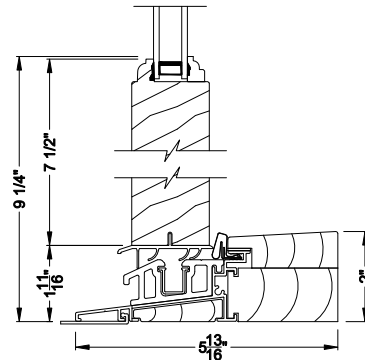

WEATHER SHIELD OUTSWING DOOR (6610)
Vertical Section - ADA Sill

WEATHER SHIELD OUTSWING DOOR (6610)
Horizontal Section - 1 Panel Door

Note: All dimensions are approximate. Weather Shield reserves the right to change specifications without notice.

Weather Shield®

Weather Shield Series™

Side Hinged French Doors

CROSS SECTION DETAILS

WEATHER SHIELD OUTSWING DOOR (6610)
Vertical Section - 6 9/16" Jamb

WEATHER SHIELD OUTSWING DOOR (6610)
Vertical Section - Alternative Low Profile Sill

WEATHER SHIELD OUTSWING DOOR (6610)
Vertical Section - ADA Sill

WEATHER SHIELD OUTSWING DOOR (6610)
Horizontal Section - 1 Panel Door - 6 9/16" Jamb

Note: All dimensions are approximate. Weather Shield reserves the right to change specifications without notice.