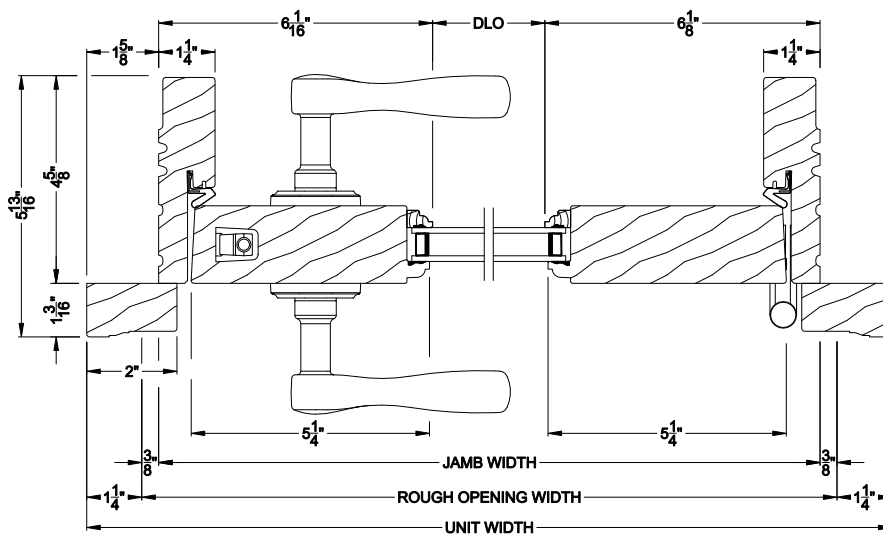

Weather Shield®

Weather Shield Series™

Side Hinged French Doors

CROSS SECTION DETAILS

WEATHER SHIELD OUTSWING DOOR (6610)
Vertical Section

WEATHER SHIELD OUTSWING DOOR (6610)
Vertical Section - Alternative Low Profile Sill

WEATHER SHIELD OUTSWING DOOR (6610)
Vertical Section - ADA Sill

WEATHER SHIELD OUTSWING DOOR (6610)
Horizontal Section - 1 Panel Door

Note: All dimensions are approximate. Weather Shield reserves the right to change specifications without notice.

Weather Shield®

Weather Shield Series™

Side Hinged French Doors

CROSS SECTION DETAILS

WEATHER SHIELD OUTSWING DOOR (6610)
Vertical Section - 6 9/16" Jamb

WEATHER SHIELD OUTSWING DOOR (6610)
Vertical Section - Alternative Low Profile Sill

WEATHER SHIELD OUTSWING DOOR (6610)
Vertical Section - ADA Sill

WEATHER SHIELD OUTSWING DOOR (6610)
Horizontal Section - 1 Panel Door - 6 9/16" Jamb

Note: All dimensions are approximate. Weather Shield reserves the right to change specifications without notice.