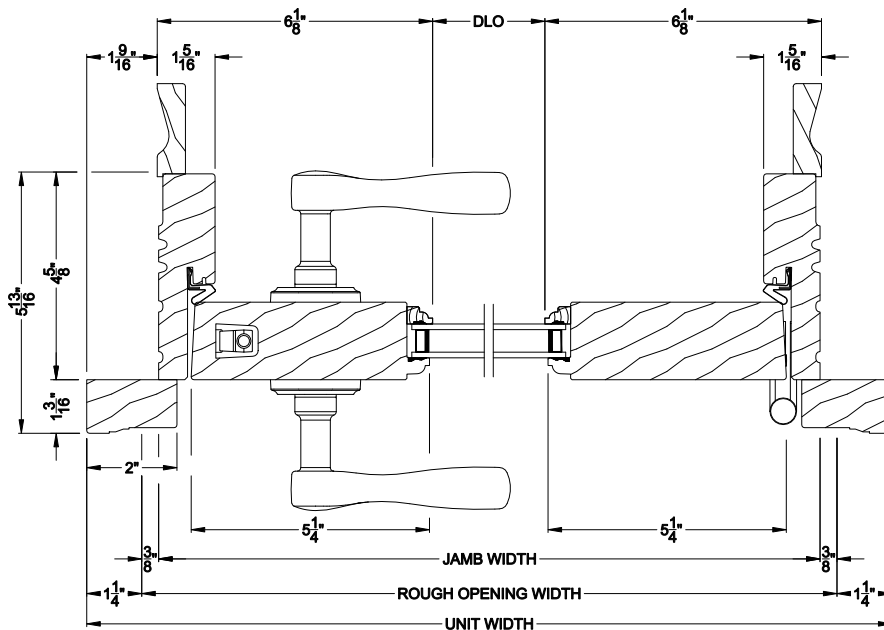

Weather Shield®

Weather Shield Series™

Side Hinged French Doors

CROSS SECTION DETAILS

WEATHER SHIELD OUTSWING DOOR (6610)
Vertical Section

WEATHER SHIELD OUTSWING DOOR (6610)
Vertical Section - Alternative Low Profile Sill

WEATHER SHIELD OUTSWING DOOR (6610)
Vertical Section - ADA Sill

WEATHER SHIELD OUTSWING DOOR (6610)
Horizontal Section - 1 Panel Door

Note: All dimensions are approximate. Weather Shield reserves the right to change specifications without notice.

Weather Shield®

Weather Shield Series™

Side Hinged French Doors

CROSS SECTION DETAILS

WEATHER SHIELD OUTSWING DOOR (6610)
Vertical Section - 6 9/16" Jamb

WEATHER SHIELD OUTSWING DOOR (6610)
Vertical Section - Alternative Low Profile Sill

WEATHER SHIELD OUTSWING DOOR (6610)
Vertical Section - ADA Sill

WEATHER SHIELD OUTSWING DOOR (6610)
Horizontal Section - 1 Panel Door - 6 9/16" Jamb

Note: All dimensions are approximate. Weather Shield reserves the right to change specifications without notice.