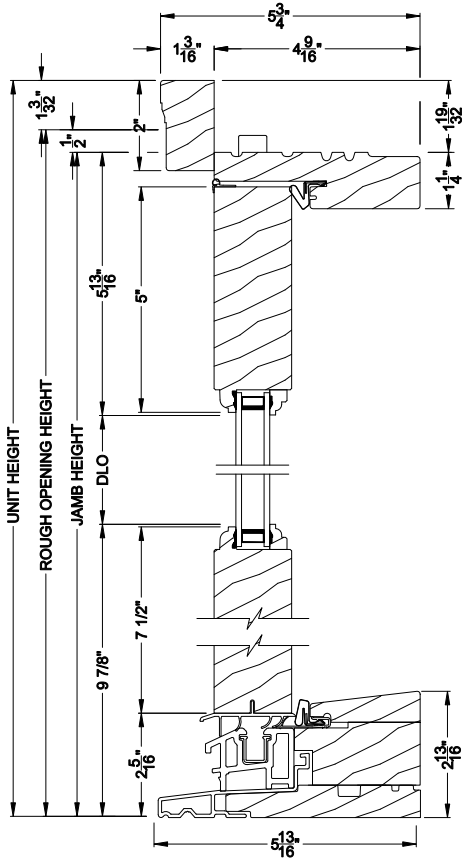

Weather Shield®

Weather Shield Series™

Side Hinged French Doors

CROSS SECTION DETAILS

WEATHER SHIELD OUTSWING DOOR (6610)
Vertical Section

WEATHER SHIELD OUTSWING DOOR (6610)
Vertical Section - Alternative Low Profile Sill

WEATHER SHIELD OUTSWING DOOR (6610)
Vertical Section - ADA Sill

WEATHER SHIELD OUTSWING DOOR (6610)
Horizontal Section - 1 Panel Door

Note: All dimensions are approximate. Weather Shield reserves the right to change specifications without notice.

Weather Shield®

Weather Shield Series™

Side Hinged French Doors

CROSS SECTION DETAILS

WEATHER SHIELD OUTSWING DOOR (6610)
Vertical Section - 6 9/16" Jamb

WEATHER SHIELD OUTSWING DOOR (6610)
Vertical Section - Alternative Low Profile Sill

WEATHER SHIELD OUTSWING DOOR (6610)
Vertical Section - ADA Sill

WEATHER SHIELD OUTSWING DOOR (6610)
Horizontal Section - 1 Panel Door - 6 9/16" Jamb

Note: All dimensions are approximate. Weather Shield reserves the right to change specifications without notice.