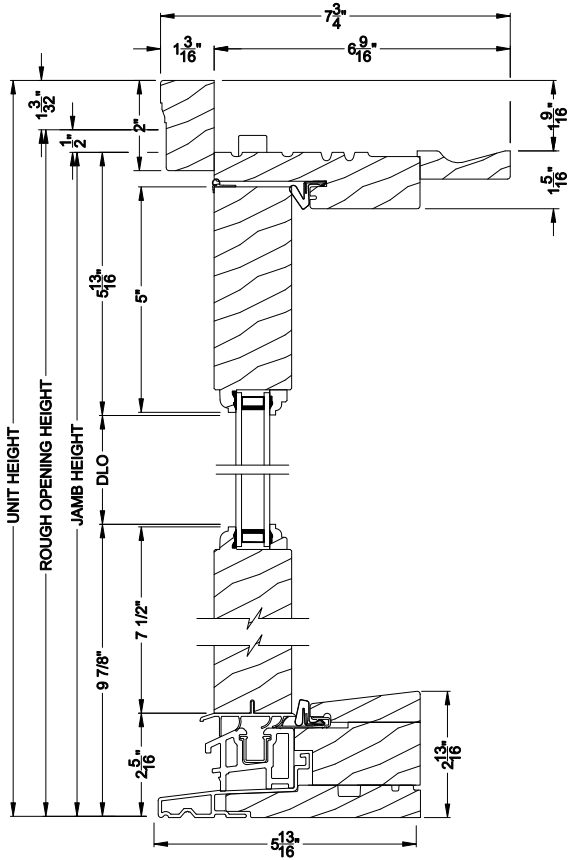

Weather Shield®

Weather Shield Series™

Side Hinged French Doors

CROSS SECTION DETAILS

WEATHER SHIELD OUTSWING DOOR (6610)
Vertical Section

WEATHER SHIELD OUTSWING DOOR (6610)
Vertical Section - Alternative Low Profile Sill

WEATHER SHIELD OUTSWING DOOR (6610)
Vertical Section - ADA Sill

WEATHER SHIELD OUTSWING DOOR (6610)
Horizontal Section - 1 Panel Door

Note: All dimensions are approximate. Weather Shield reserves the right to change specifications without notice.

Weather Shield®

Weather Shield Series™

Side Hinged French Doors

CROSS SECTION DETAILS

WEATHER SHIELD OUTSWING DOOR (6610)
Vertical Section - 6 9/16" Jamb

WEATHER SHIELD OUTSWING DOOR (6610)
Vertical Section - Alternative Low Profile Sill

WEATHER SHIELD OUTSWING DOOR (6610)
Vertical Section - ADA Sill

WEATHER SHIELD OUTSWING DOOR (6610)
Horizontal Section - 1 Panel Door - 6 9/16" Jamb

Note: All dimensions are approximate. Weather Shield reserves the right to change specifications without notice.