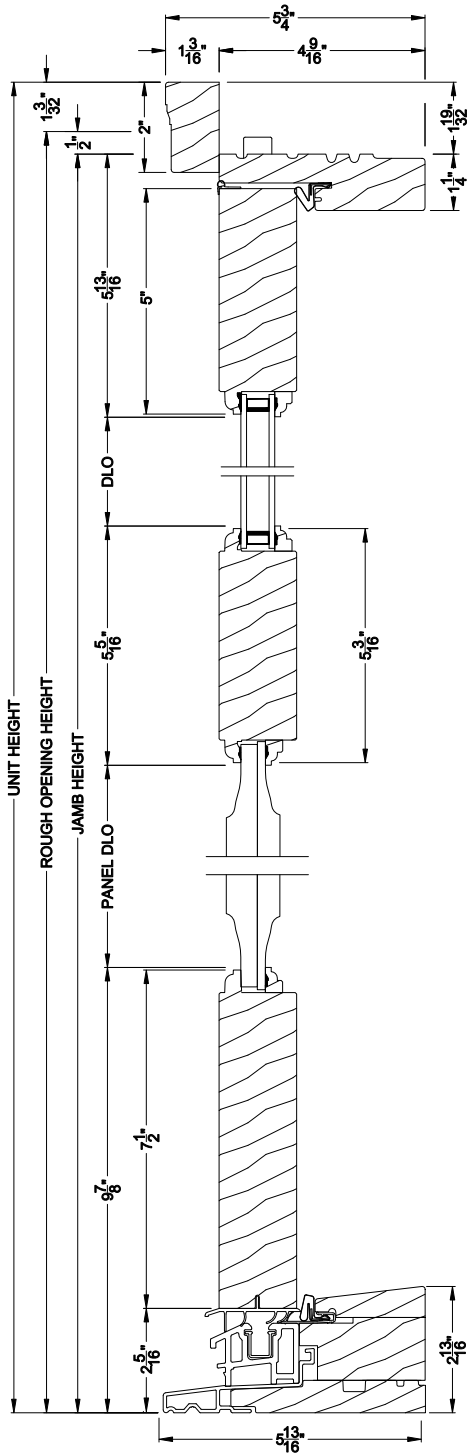

Weather Shield®

Weather Shield Series™

Side Hinged French Doors

CROSS SECTION DETAILS

WEATHER SHIELD OUTSWING DOOR (6610)
Vertical Section - Raised Panel

WEATHER SHIELD OUTSWING DOOR (6610)
Horizontal Section - Vertical Center Rail

Note: All dimensions are approximate. Weather Shield reserves the right to change specifications without notice.

Weather Shield®

Weather Shield Series™

Side Hinged French Doors

CROSS SECTION DETAILS

WEATHER SHIELD OUTSWING DOOR (6610)
Vertical Section - Signboard Panel

WEATHER SHIELD OUTSWING DOOR (6610)
Horizontal Section - Vertical Center Rail

Note: All dimensions are approximate. Weather Shield reserves the right to change specifications without notice.