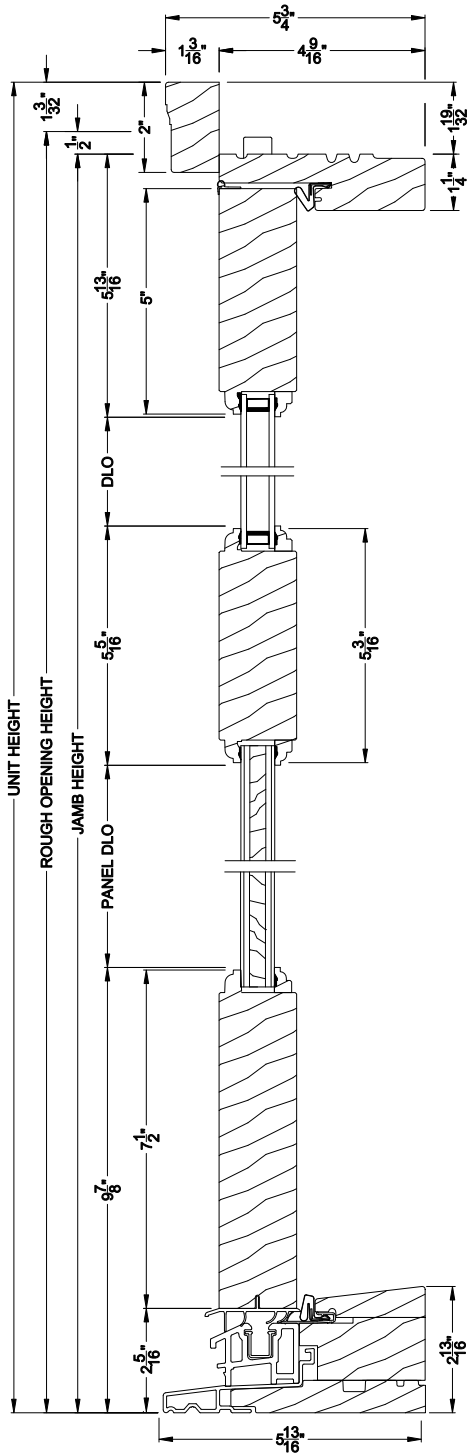

Weather Shield®

Weather Shield Series™

Side Hinged French Doors

CROSS SECTION DETAILS

WEATHER SHIELD OUTSWING DOOR (6610)
Vertical Section - Raised Panel

WEATHER SHIELD OUTSWING DOOR (6610)
Horizontal Section - Vertical Center Rail

Note: All dimensions are approximate. Weather Shield reserves the right to change specifications without notice.

Weather Shield®

Weather Shield Series™

Side Hinged French Doors

CROSS SECTION DETAILS

WEATHER SHIELD OUTSWING DOOR (6610)
Vertical Section - Signboard Panel

WEATHER SHIELD OUTSWING DOOR (6610)
Horizontal Section - Vertical Center Rail

Note: All dimensions are approximate. Weather Shield reserves the right to change specifications without notice.