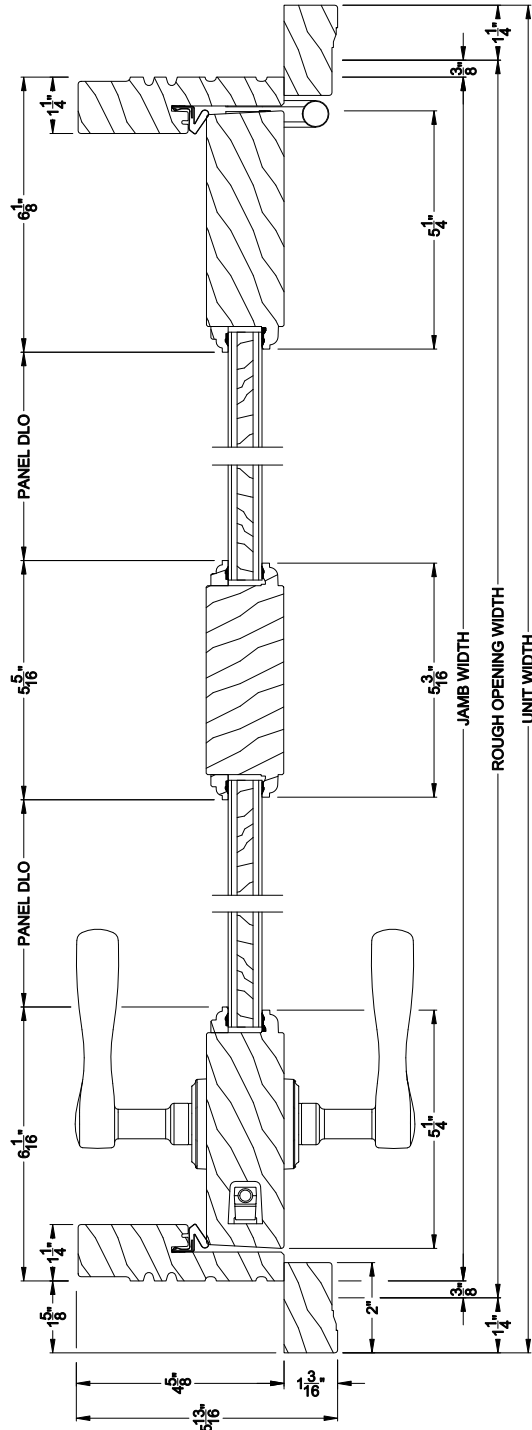

Weather Shield®

Weather Shield Series™

Side Hinged French Doors

CROSS SECTION DETAILS

WEATHER SHIELD OUTSWING DOOR (6610)
Vertical Section - Raised Panel

WEATHER SHIELD OUTSWING DOOR (6610)
Horizontal Section - Vertical Center Rail

Note: All dimensions are approximate. Weather Shield reserves the right to change specifications without notice.

Weather Shield®

Weather Shield Series™

Side Hinged French Doors

CROSS SECTION DETAILS

WEATHER SHIELD OUTSWING DOOR (6610)
Vertical Section - Signboard Panel

WEATHER SHIELD OUTSWING DOOR (6610)
Horizontal Section - Vertical Center Rail

Note: All dimensions are approximate. Weather Shield reserves the right to change specifications without notice.