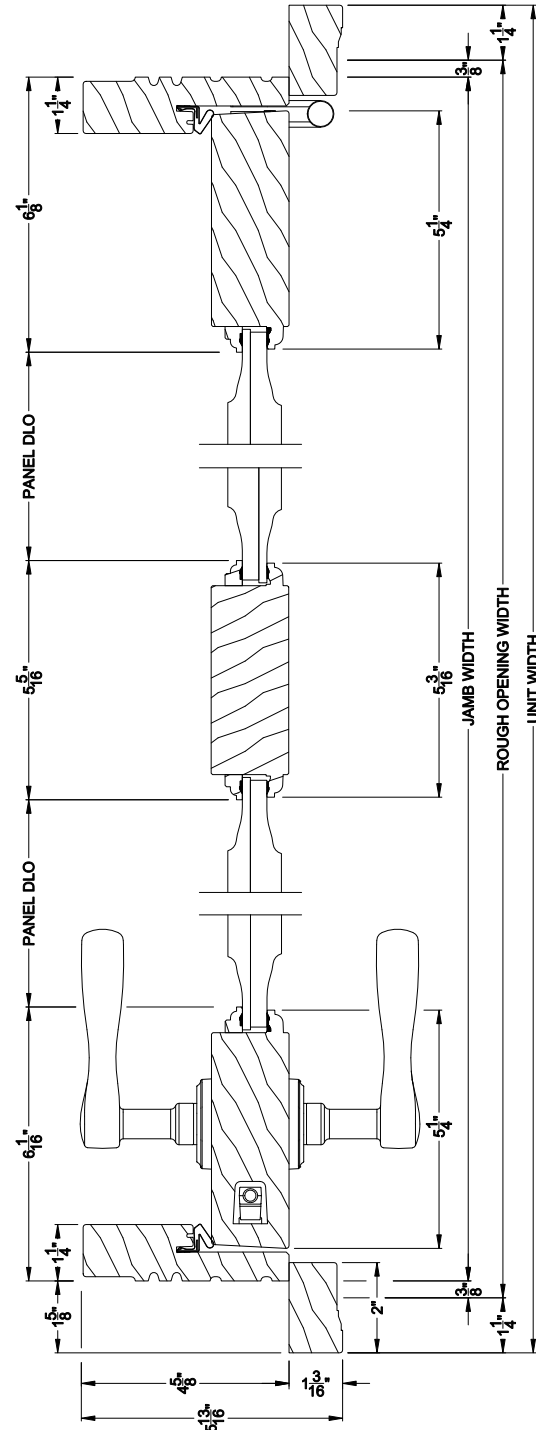

Weather Shield®

Weather Shield Series™

Side Hinged French Doors

CROSS SECTION DETAILS

WEATHER SHIELD OUTSWING DOOR (6610)
Vertical Section - Raised Panel

WEATHER SHIELD OUTSWING DOOR (6610)
Horizontal Section - Vertical Center Rail

Note: All dimensions are approximate. Weather Shield reserves the right to change specifications without notice.

Weather Shield®

Weather Shield Series™

Side Hinged French Doors

CROSS SECTION DETAILS

WEATHER SHIELD OUTSWING DOOR (6610)
Vertical Section - Signboard Panel

WEATHER SHIELD OUTSWING DOOR (6610)
Horizontal Section - Vertical Center Rail

Note: All dimensions are approximate. Weather Shield reserves the right to change specifications without notice.