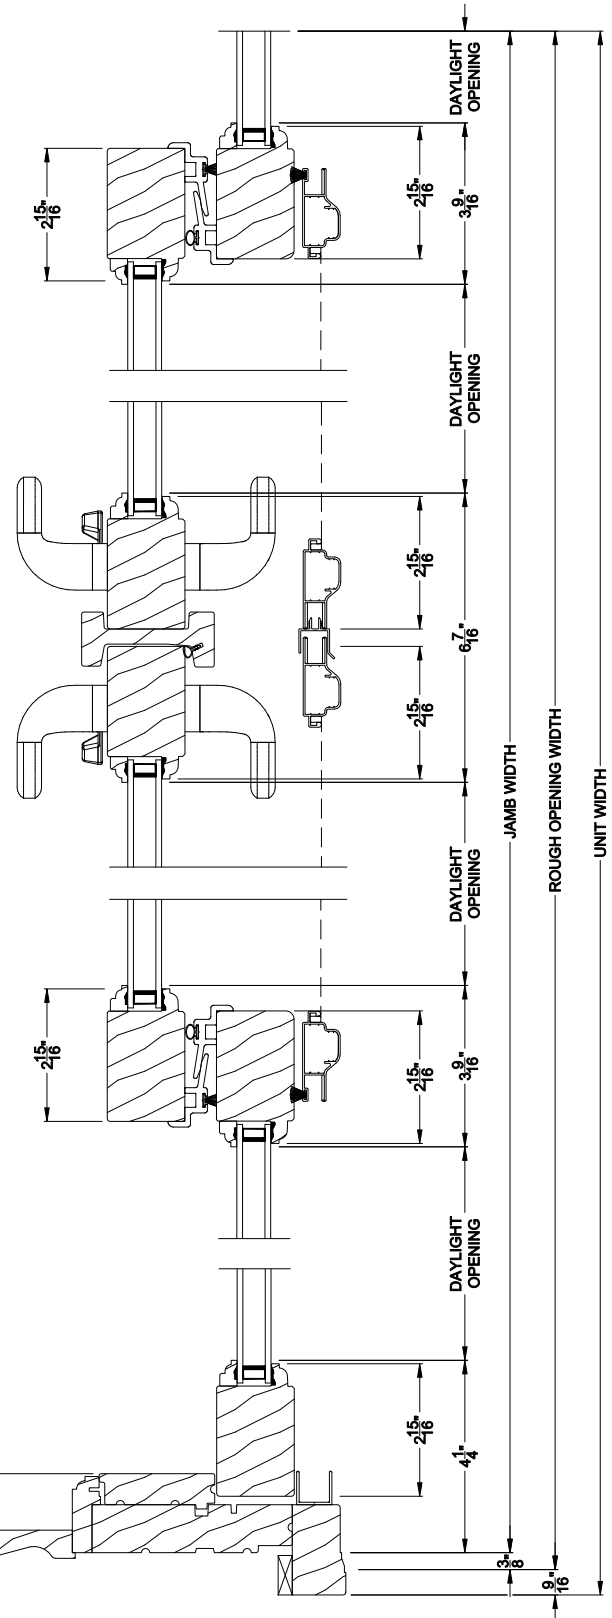

Weather Shield®

Weather Shield Series™

Sliding Patio Doors

CROSS SECTION DETAILS

WEATHER SHIELD SLIDING PATIO DOOR (6714)
Horizontal Section - 3 Panel Door

WEATHER SHIELD SLIDING PATIO DOOR (6714)
Horizontal Section - 4-Panel Door

Note: All dimensions are approximate. Weather Shield reserves the right to change specifications without notice.

Weather Shield®

Weather Shield Series™

Sliding Patio Doors

CROSS SECTION DETAILS

WEATHER SHIELD SLIDING PATIO DOOR (6714)

Horizontal Section - 3 Panel Door - 6-9/16" jamb

WEATHER SHIELD SLIDING PATIO DOOR (6714)

Horizontal Section - 4-Panel Door - 6-9/16" jamb

Note: All dimensions are approximate. Weather Shield reserves the right to change specifications without notice.