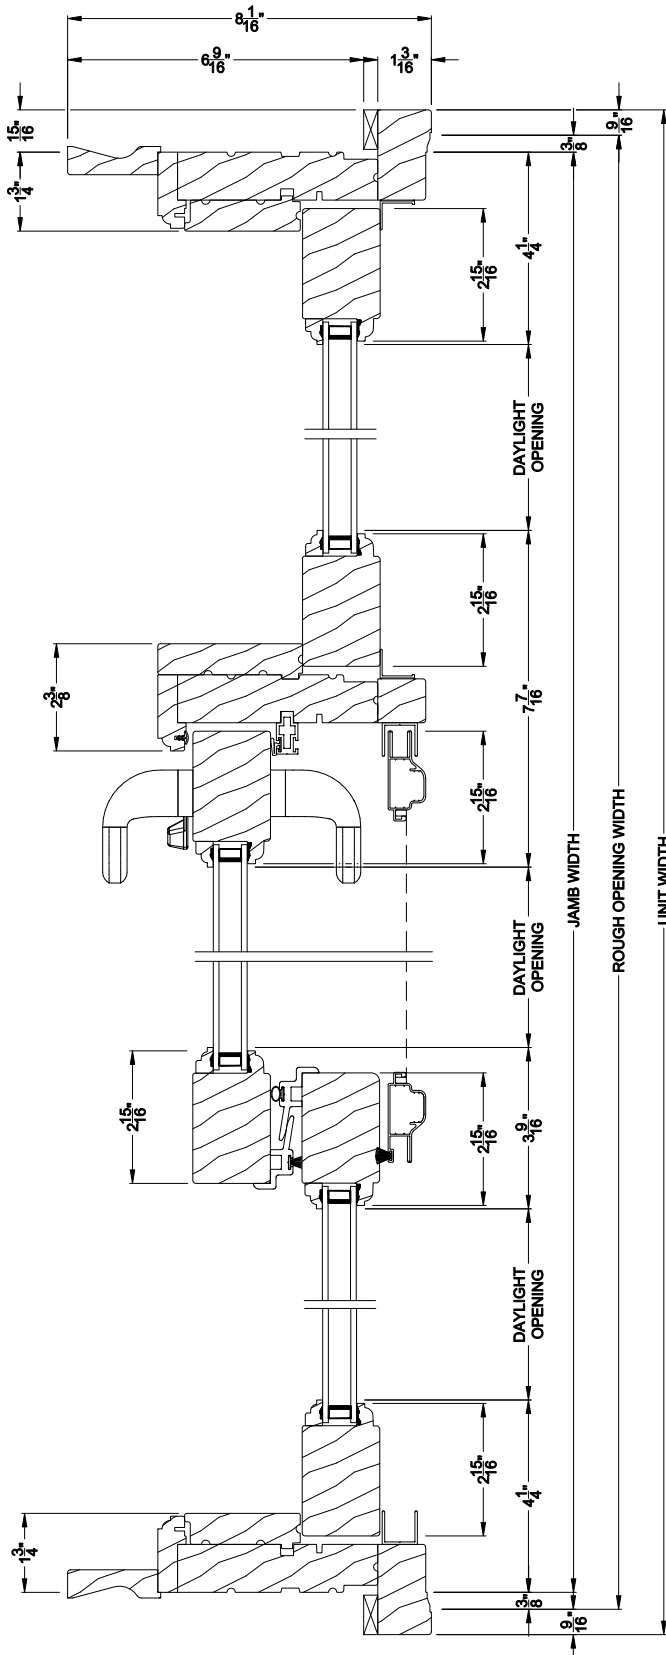

Weather Shield®

Weather Shield Series™

Sliding Patio Doors

CROSS SECTION DETAILS

WEATHER SHIELD SLIDING PATIO DOOR (6714)
Horizontal Section - 3 Panel Door

WEATHER SHIELD SLIDING PATIO DOOR (6714)
Horizontal Section - 4-Panel Door

Note: All dimensions are approximate. Weather Shield reserves the right to change specifications without notice.

Weather Shield®

Weather Shield Series™

Sliding Patio Doors

CROSS SECTION DETAILS

WEATHER SHIELD SLIDING PATIO DOOR (6714)

Horizontal Section - 3 Panel Door - 6-9/16" jamb

WEATHER SHIELD SLIDING PATIO DOOR (6714)

Horizontal Section - 4-Panel Door - 6-9/16" jamb

Note: All dimensions are approximate. Weather Shield reserves the right to change specifications without notice.