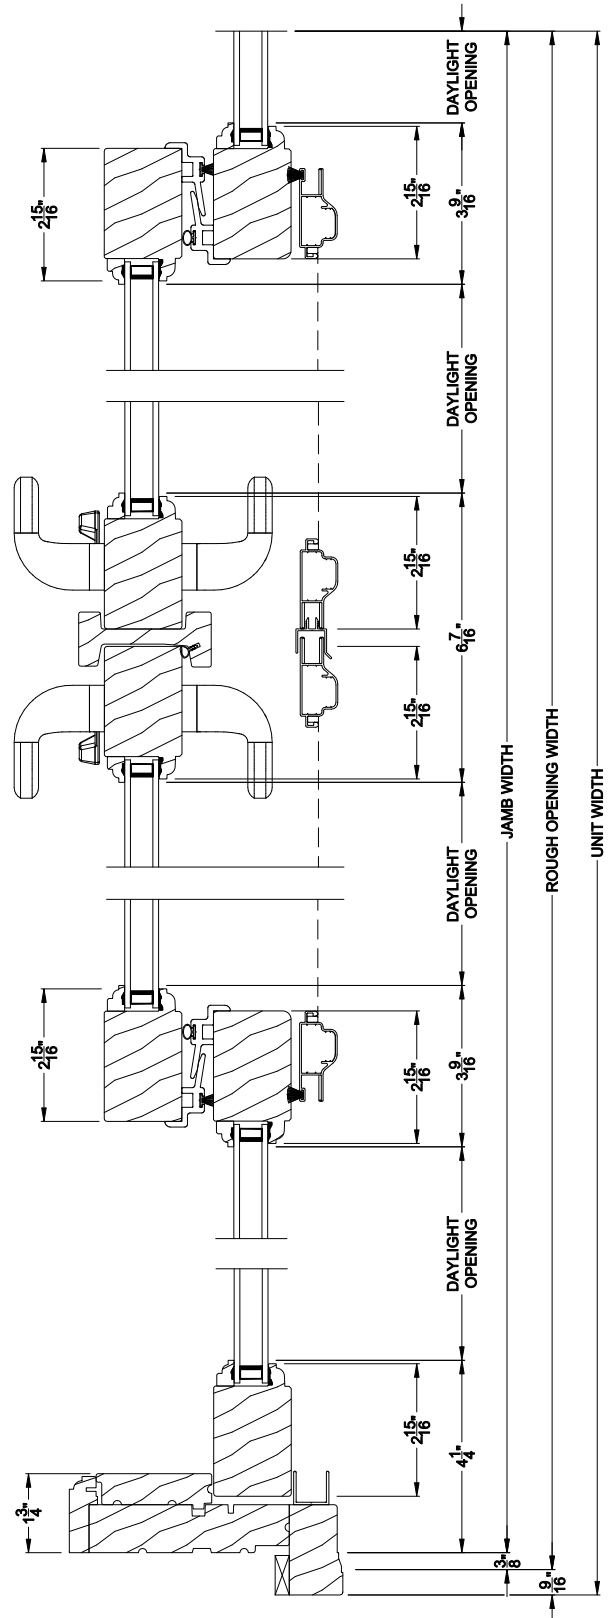

Weather Shield®

Weather Shield Series™

Sliding Patio Doors

CROSS SECTION DETAILS

WEATHER SHIELD SLIDING PATIO DOOR (6714)
Horizontal Section - 3 Panel Door

WEATHER SHIELD SLIDING PATIO DOOR (6714)
Horizontal Section - 4-Panel Door

Note: All dimensions are approximate. Weather Shield reserves the right to change specifications without notice.

Weather Shield®

Weather Shield Series™

Sliding Patio Doors

CROSS SECTION DETAILS

WEATHER SHIELD SLIDING PATIO DOOR (6714)

Horizontal Section - 3 Panel Door - 6-9/16" jamb

WEATHER SHIELD SLIDING PATIO DOOR (6714)

Horizontal Section - 4-Panel Door - 6-9/16" jamb

Note: All dimensions are approximate. Weather Shield reserves the right to change specifications without notice.