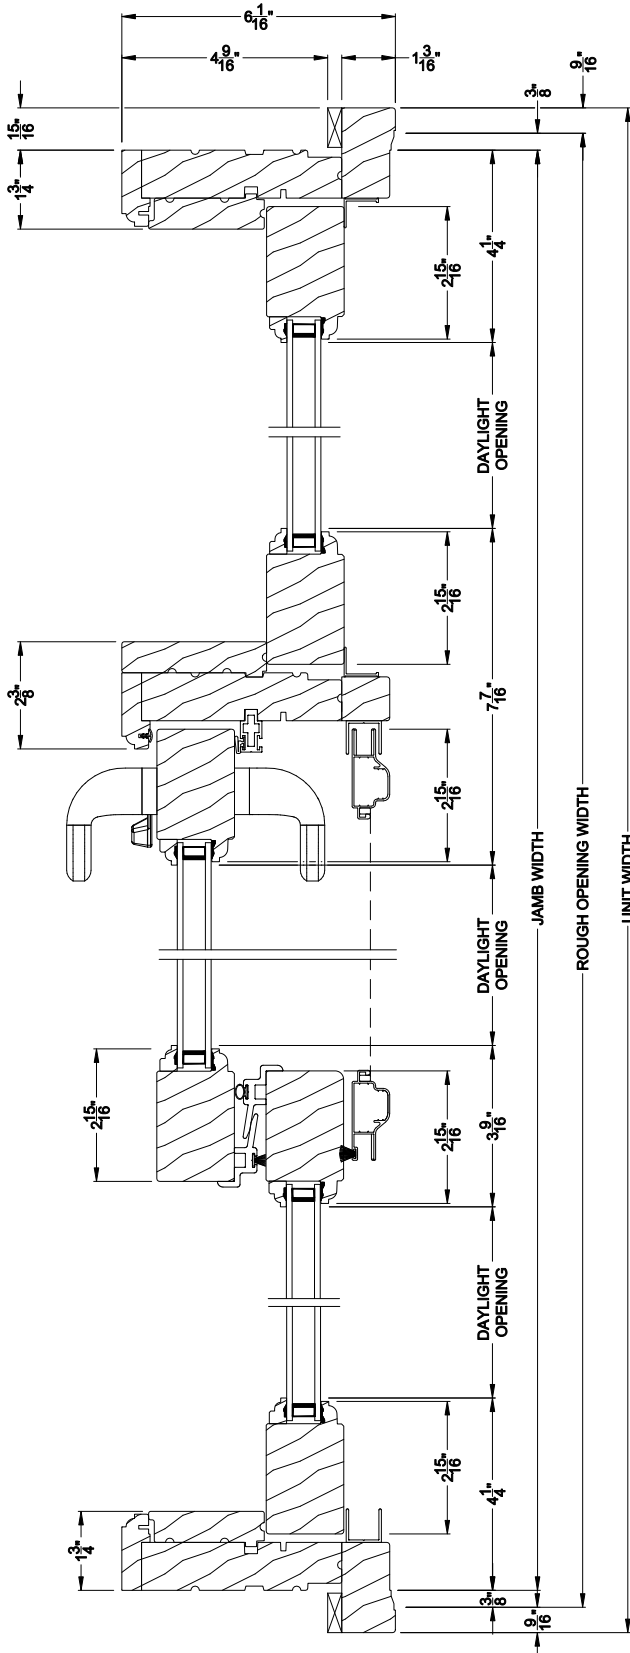

Weather Shield®

Weather Shield Series™

Sliding Patio Doors

CROSS SECTION DETAILS

WEATHER SHIELD SLIDING PATIO DOOR (6714)
Horizontal Section - 3 Panel Door

WEATHER SHIELD SLIDING PATIO DOOR (6714)
Horizontal Section - 4-Panel Door

Note: All dimensions are approximate. Weather Shield reserves the right to change specifications without notice.

Weather Shield®

Weather Shield Series™

Sliding Patio Doors

CROSS SECTION DETAILS

WEATHER SHIELD SLIDING PATIO DOOR (6714)

Horizontal Section - 3 Panel Door - 6-9/16" jamb

WEATHER SHIELD SLIDING PATIO DOOR (6714)

Horizontal Section - 4-Panel Door - 6-9/16" jamb

Note: All dimensions are approximate. Weather Shield reserves the right to change specifications without notice.